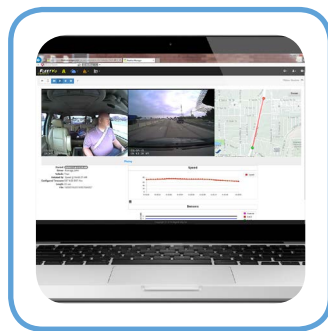

FLEETVU™ MANAGER

- Real Time Asset Tracking
- Automatic Alerts
- Telematics Capabilities
- Posted Speed Violations/Idle Time

FLEETVU™ CLOUD

- Monitor Fleet of Vehicles
- Track Driver Performance
- Mapping & Reporting Capabilities
- Customizable Dashboard
- Automated Video Retention Policy